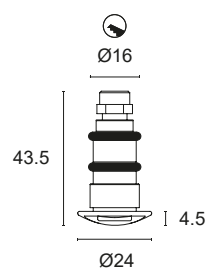

MEMO L30S.

Flush-fitted in polished 304 stainless steel with power LED for decoration, courtesy or step marker lighting. Diffuse lighting with anti-glare cowling. Can be fitted in the wall or floor, indoors and outdoors. Mounting with formwork.

Power LED CRI>80
Power: 1W@350mA
Lumen: 135Lm@350mA
350mA constant current power supply
Series connection, 50 cm cable

Constant current power supplies page 232
Installation accessories page 270
Dimming Accessories page 249

 **MADE IN ITALY**

BASIC CODES

L30S.

LIGHT BEAM

 **R1** Radial 1 aperture  **T** Transparent

GLASS

LED COLOUR

 **BN** 4000K
 **BC** 3000K
 **CC** 2700K
 **BL** Blue
 **VE** Green
 **RO** Red
 **AM** Amber