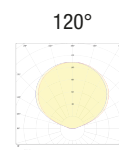

BASIC CODES

L30S.

LIGHT BEAM

R1 Radial 1 aperture **T** Transparent

GLASS

LED COLOUR

BN 4000K
 BC 3000K
 CC 2700K
 BL Blue
 VE Green
 RO Red
 AM Amber

Code example:

MEMO + Radial light beam 1 aperture + Clear glass + 3000K = Code: L30S.R1TBC